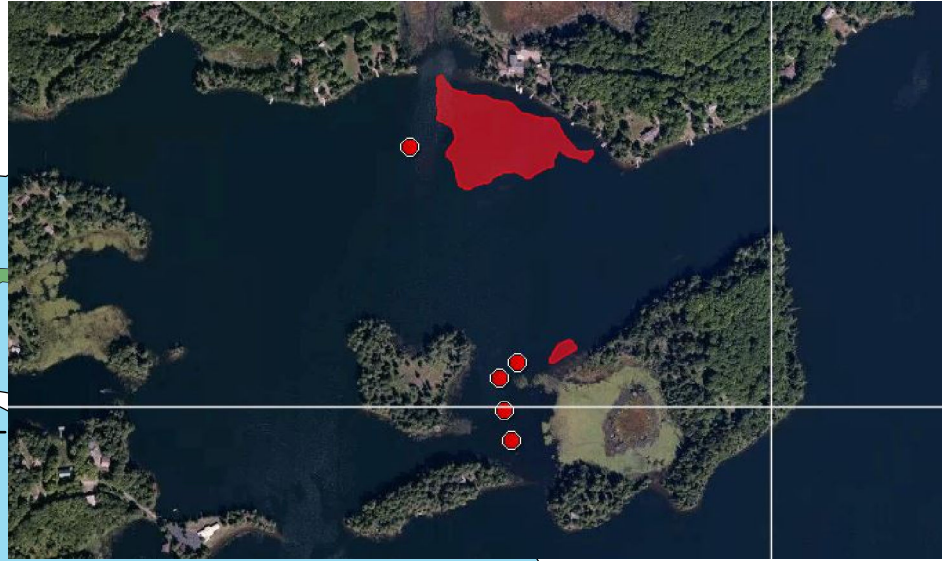

Thousand Island Lake Treatment Areas

Treatment Conducted on June 18th 2013

Thousand Island Lake

Source: MIGDL Lake Polygons 200403
2013 EWM location information provided by the ISCCW
Final EWM treatment survey conducted by Many Waters, LLC on 6.15.13
File Name: 2013ThousandIslandPreTreatmentv1