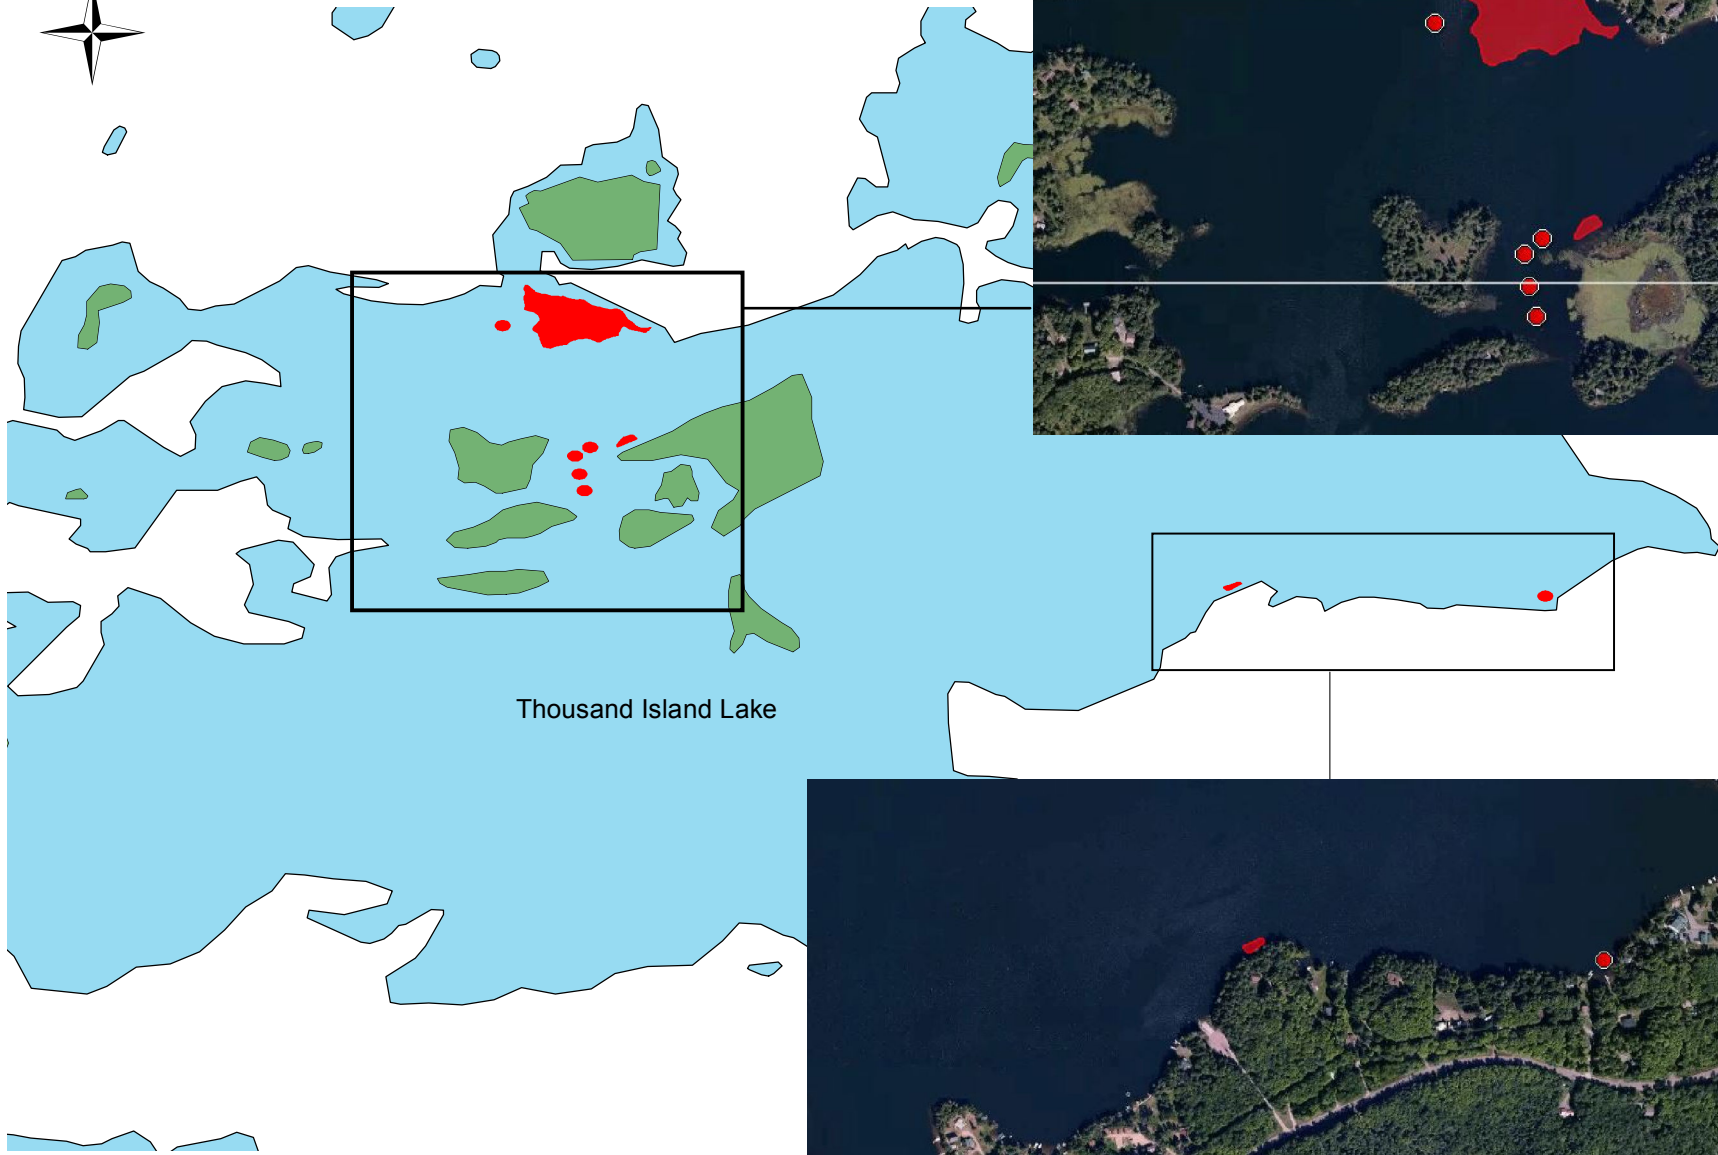

Thousand Island Lake Treatment Areas

Treatment Conducted on June 18th 2013

Thousand Island Lake

Source: MIGDL Lake Polygons 200403
2013 EWM location information provided by the ISCCW
Final EWM treatment survey conducted by Many Waters, LLC on 6.15.13
File Name: 2013ThousandIslandPreTreatmentv1