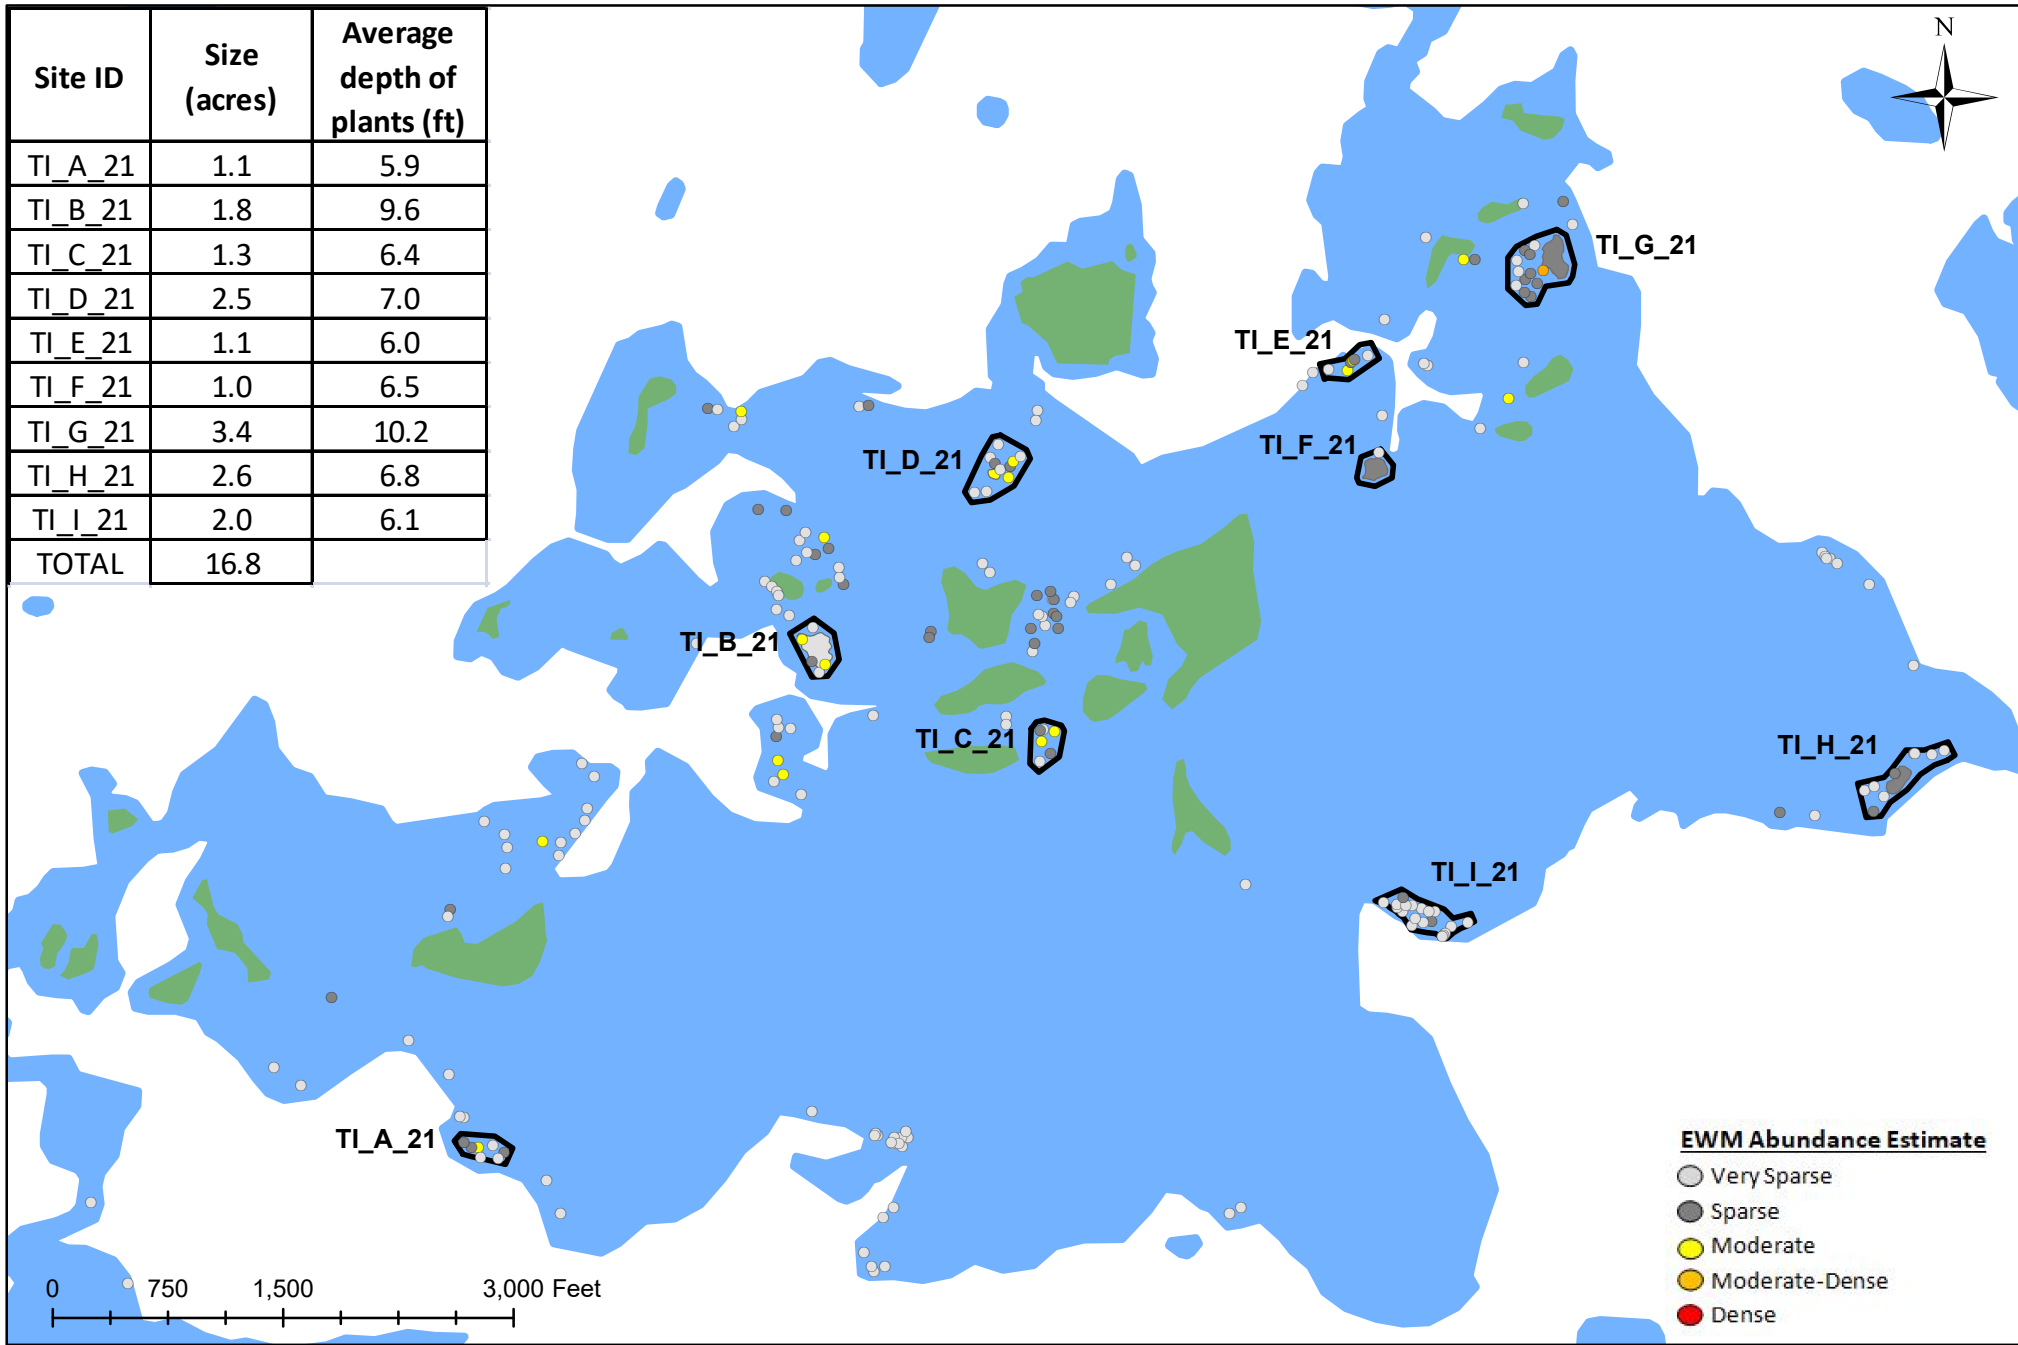

Site ID	Size (acres)	Average depth of plants (ft)
TI_A_21	1.1	5.9
TI_B_21	1.8	9.6
TI_C_21	1.3	6.4
TI_D_21	2.5	7.0
TI_E_21	1.1	6.0
TI_F_21	1.0	6.5
TI_G_21	3.4	10.2
TI_H_21	2.6	6.8
TI_I_21	2.0	6.1
TOTAL	16.8	

Lake: Thousand Island Lake, Gogebic County, MI  
 Map Date & Creator: 02.24.2021, Many Waters, LLC  
 Source: EWM-Many Waters, MiGDL Lake\_polygons\_200403  
 File: TI\_Treatment\_2021

**Thousand Island - Cisco Chain  
 Proposed Treatment Areas  
 2021**