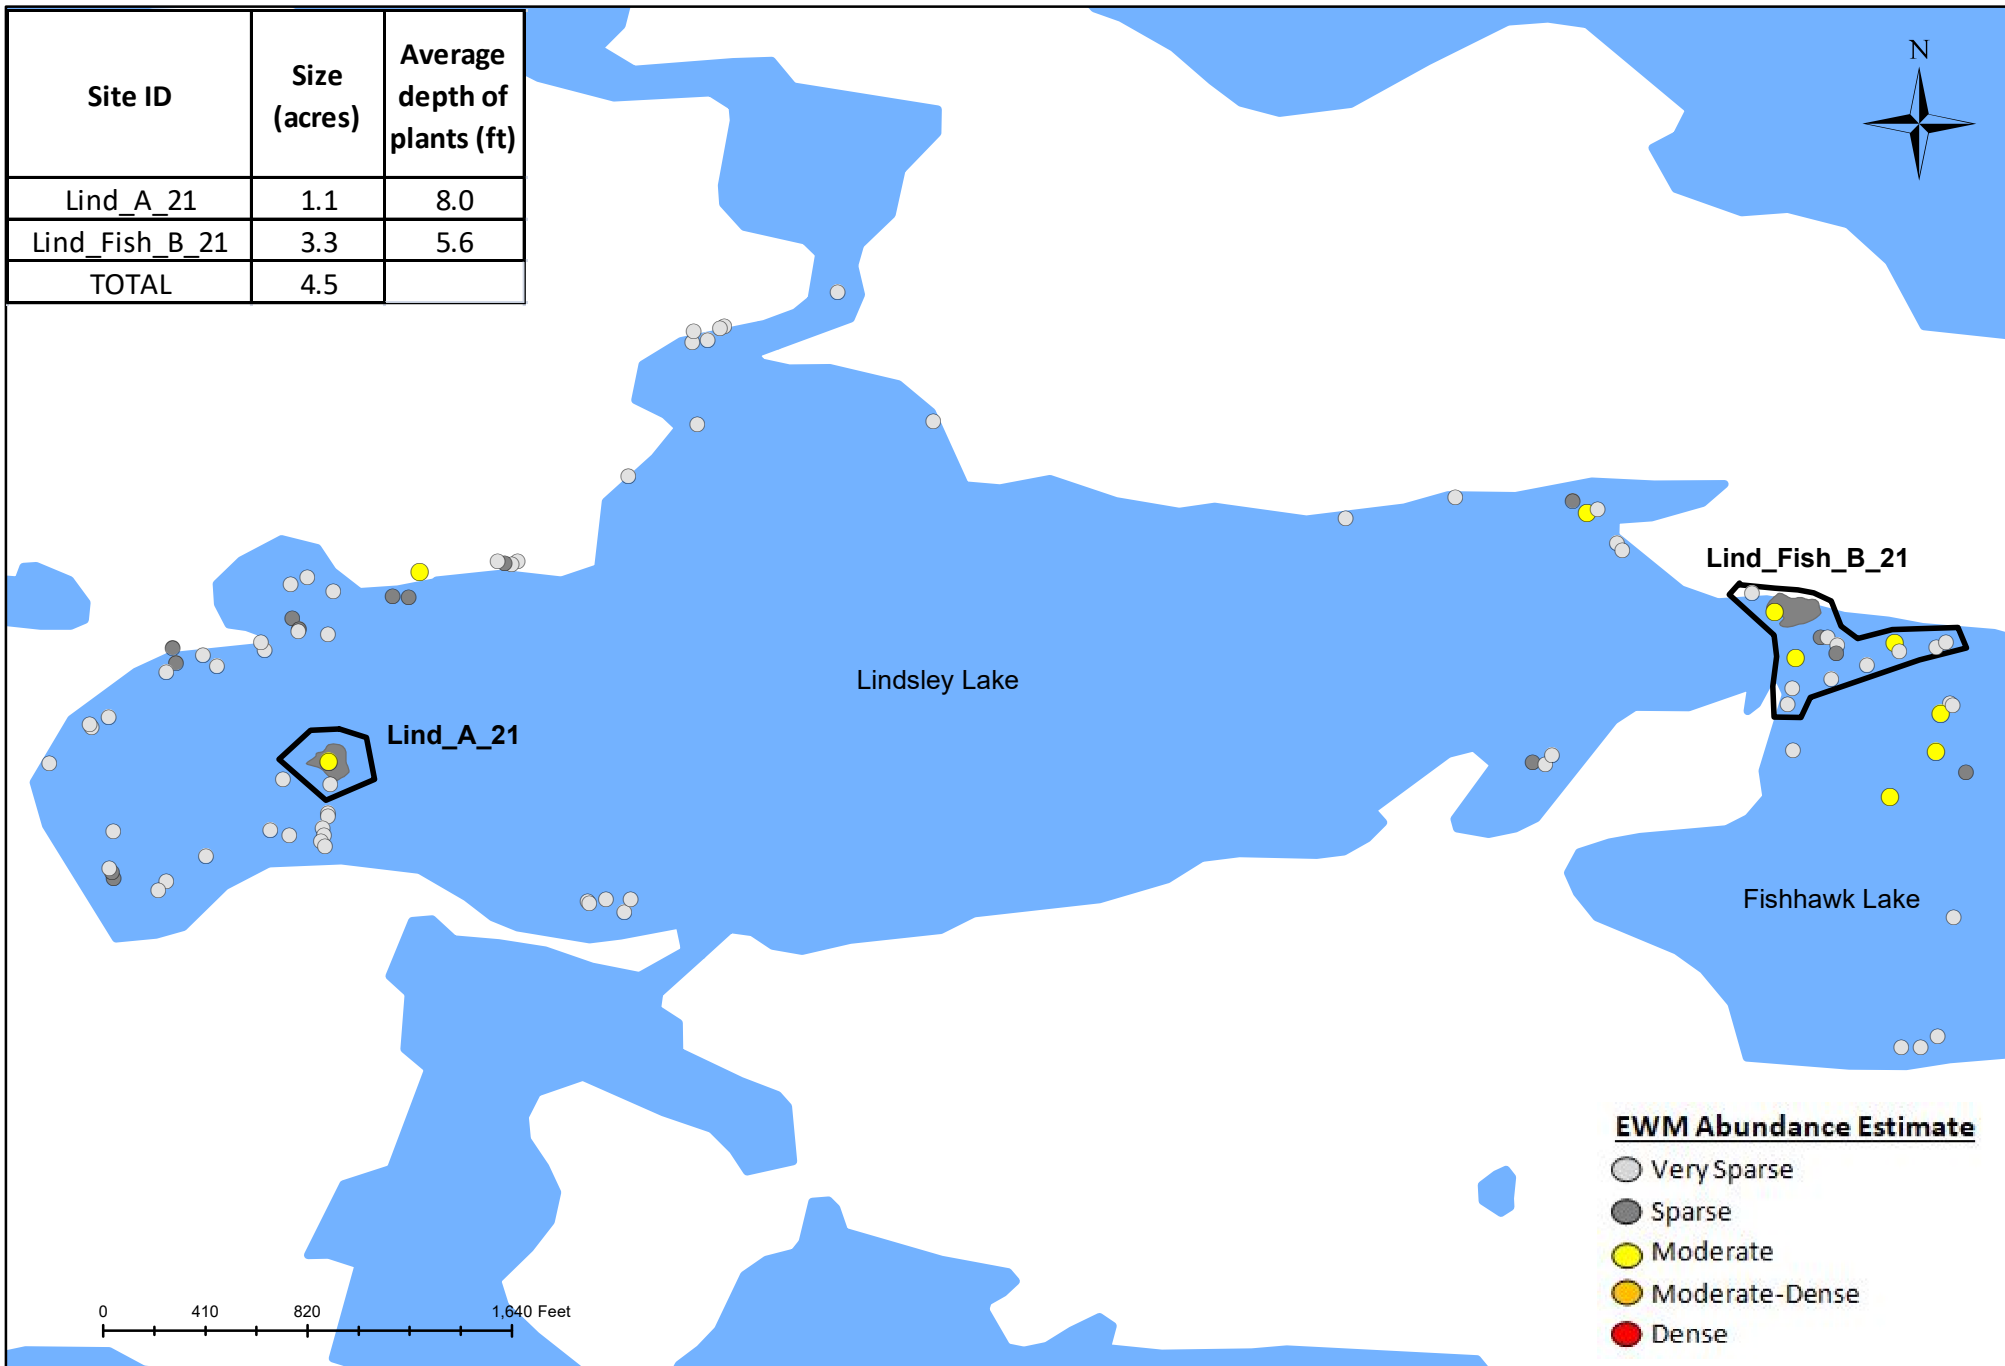

Site ID	Size (acres)	Average depth of plants (ft)
Lind_A_21	1.1	8.0
Lind_Fish_B_21	3.3	5.6
TOTAL	4.5	

Lake: Lindsley Lake & Fishhawk Lake - Gogebic County, MI
 Date & Creator: 2.04.2021 Many Water, LLC
 Source: EWM Survey - Many Waters, MiGDL Lake_polygons_200403
 File: Lindsley_Fishhawk_Treatment_2021

Lindsley & Fishhawk Lakes - Cisco Chain Tentative Treatment 2021