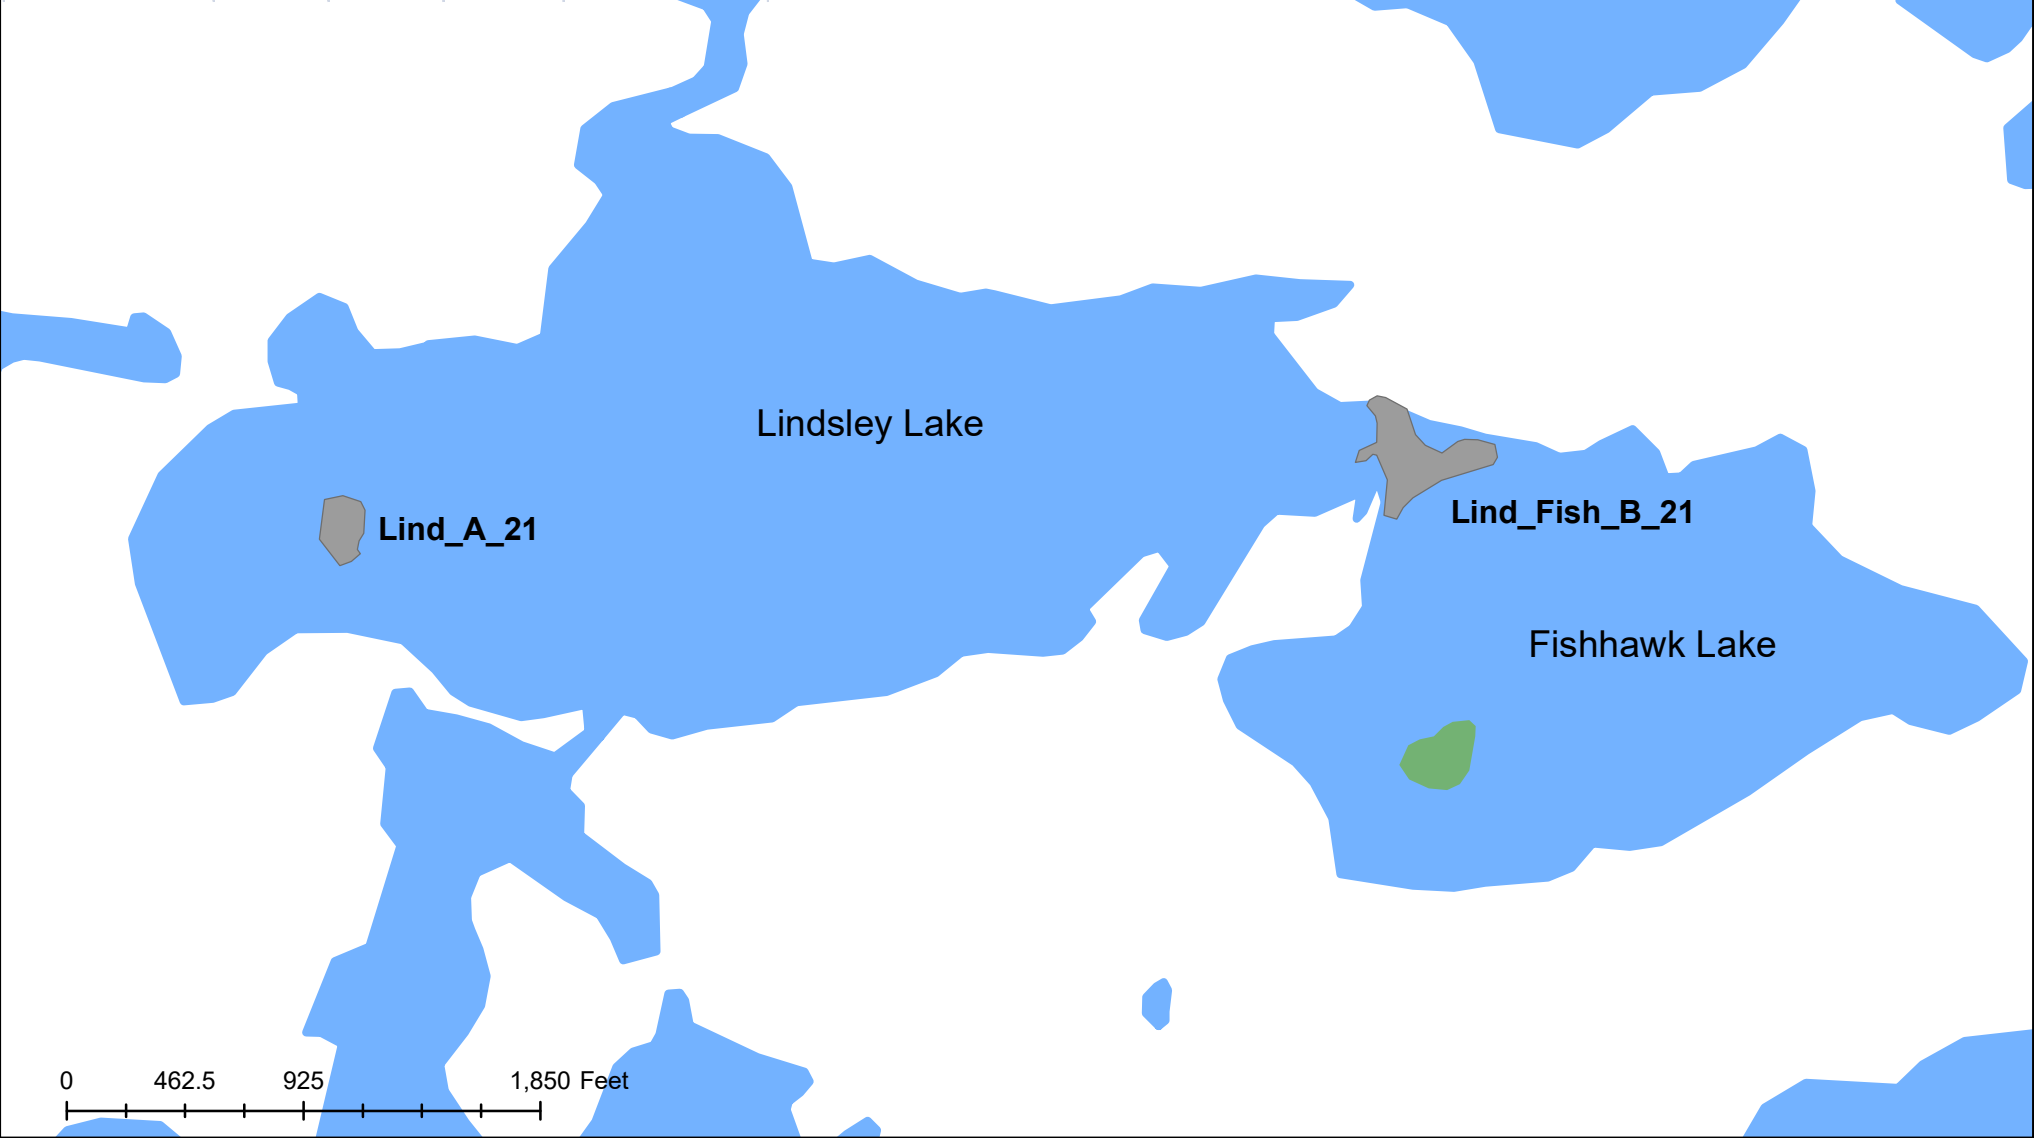

| Site ID | Size (acres) | Ave. Depth (ft) | Volume (acre-ft) | Product |
|----------------|--------------|-----------------|------------------|-------------|
| Lind_A_21 | 0.8 | 7.5 | 6.2 | ProcellaCOR |
| Lind_Fish_B_21 | 2.3 | 5.2 | 12.1 | ProcellaCOR |
| TOTAL | 3.2 | | | |

Lake: Thousand Island Lake, Gogebic County, MI
 Map Date & Creator: 06.14.2021, Many Waters, LLC
 Source: EWM-Many Waters, MiGDL Lake_polygons_200403
 File: Lind_Fish_Treatment_2021

**Lindlsey - Fishhawk Lake
 Cisco Chain of Lakes
 Final Treatment Areas
 2021**